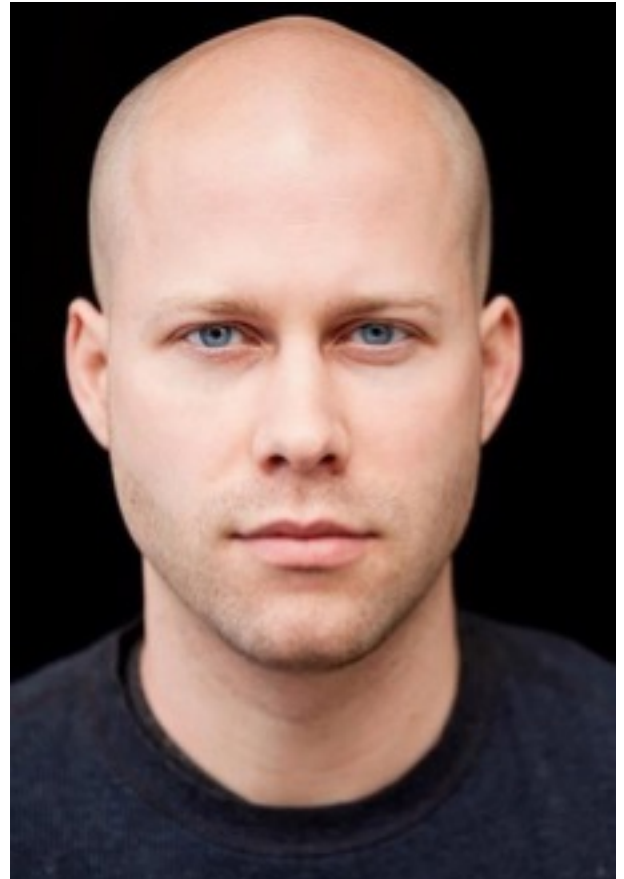

BICOASTAL MGMT

BOOKINGS@BICOASTALMGMT.COM

347-837-2293

GREG BROSTROM

HEIGHT:	6' 1/2"
CHEST:	39 1/2
NECK:	16
WAIST 18" down:	32
WAIST AT PANT:	35
HIP:	40
MUSCLE:	13 1/2
FOREARM:	11 3/4
GIRTH CHEST: (over arms)	47
THIGH:	23
KNEE:	15
CALF:	14 1/2
SHOULDER:	17 1/2
SLEEVE:	34 1/4
INSEAM:	32 1/2
SHOE SIZE:	13